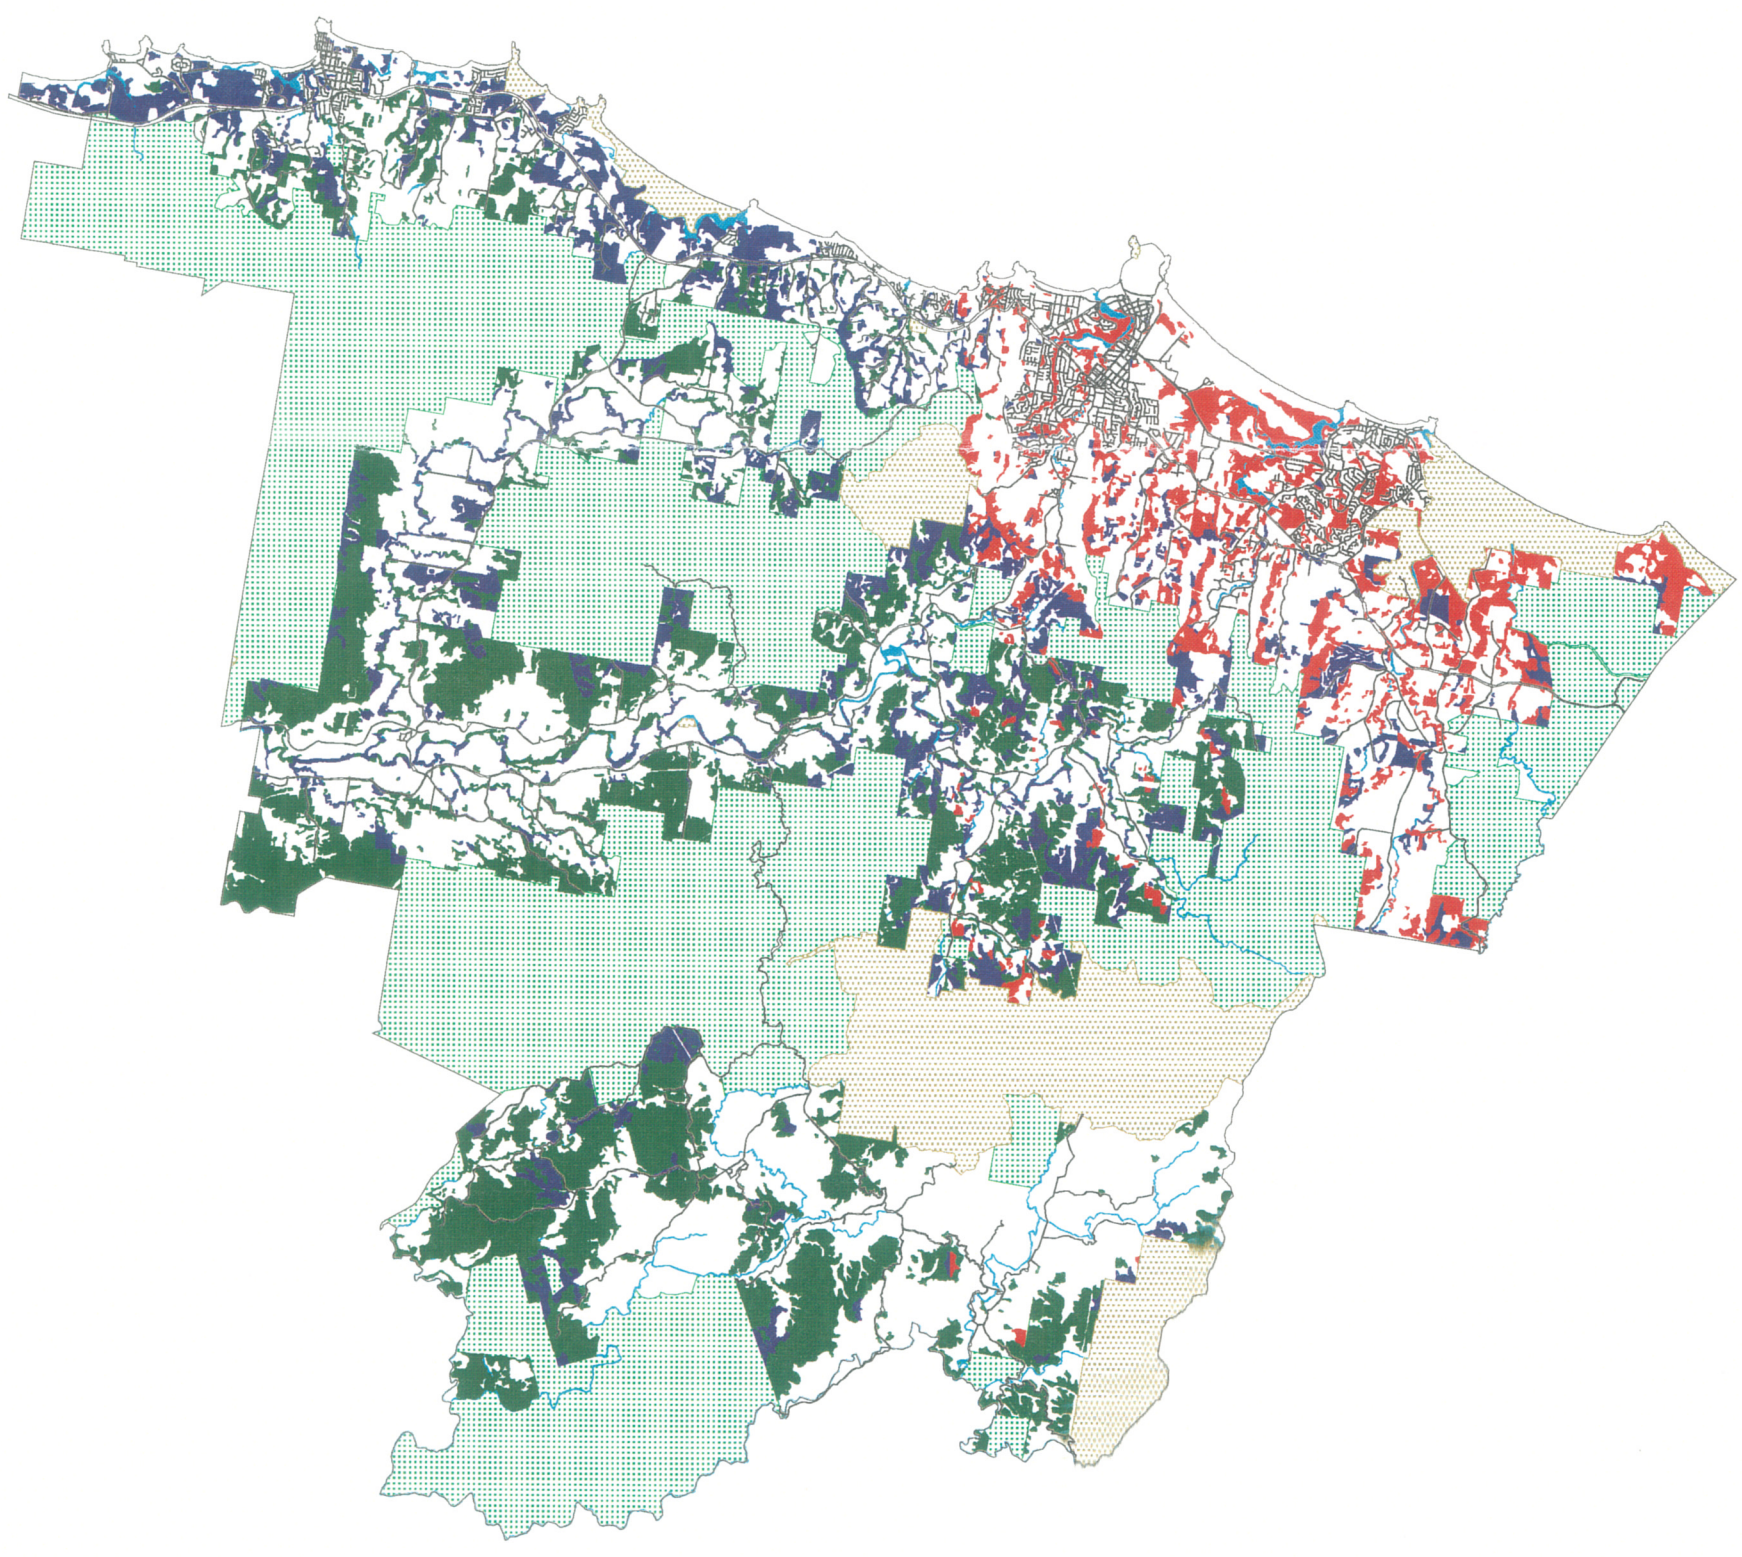

**Coffs Harbour Comprehensive
Koala Plan of Management
KOALA HABITAT
PLANNING MAP**

Map A1

- Primary Koala Habitat Type
- Secondary Koala Habitat Type
- Tertiary Koala Habitat Type
- State Forests
- National Parks
- Roads
- Major Rivers/Creeks

This plan produced by GIS Section - Coffs Harbour City Council