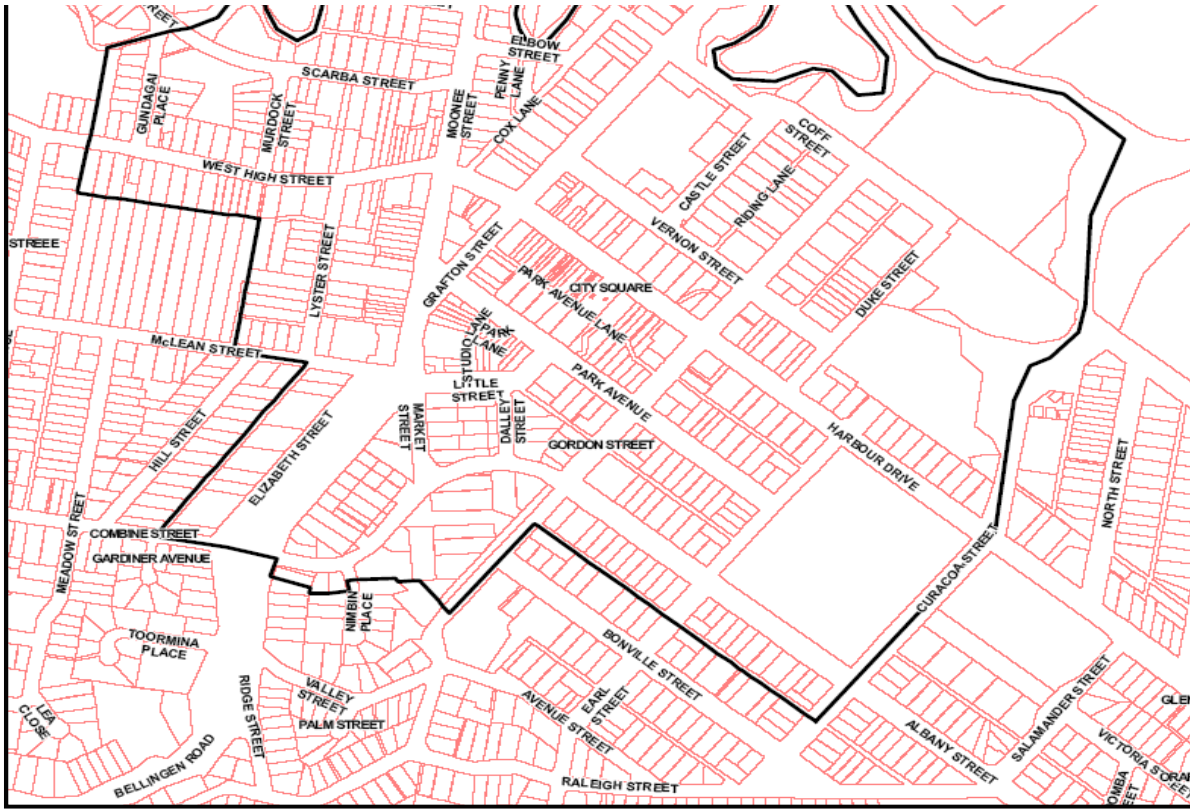

City of Coffs Harbour

**CAR PARKING S7.11
CONTRIBUTIONS RATES**

MAP 1 - City Centre Car Parking

MAP 2 - Jetty Area Car Parking

MAP 3 - Park Beach Car Parking