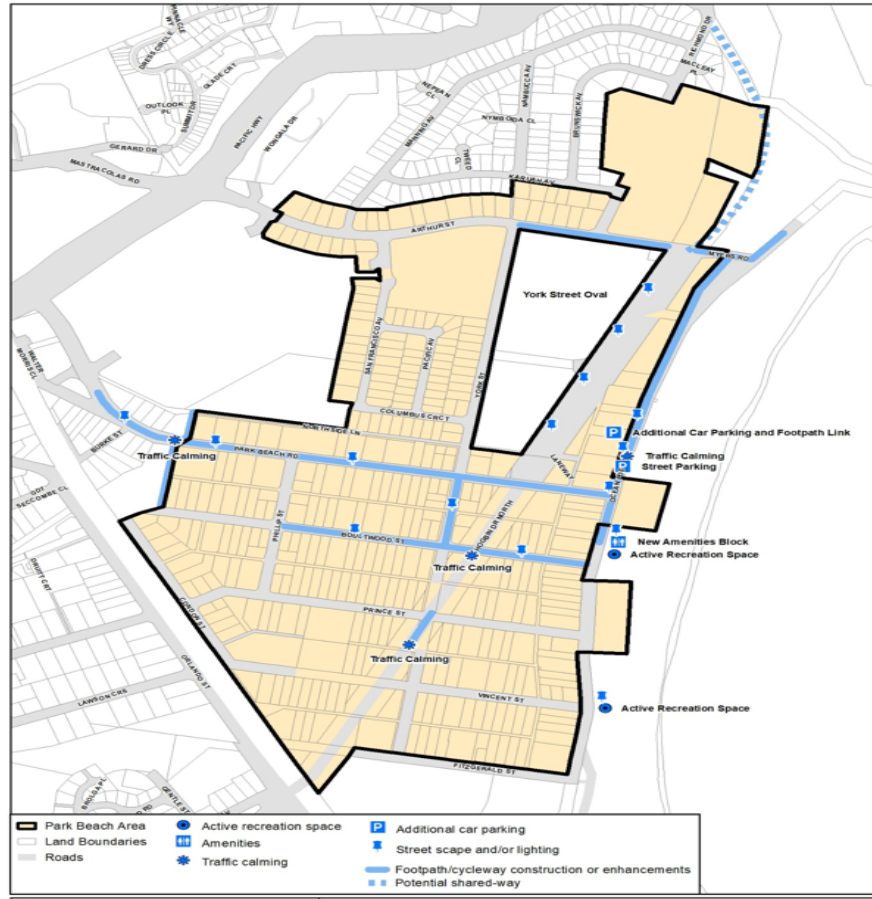

City of Coffs Harbour

**CAR PARKING S7.11
CONTRIBUTIONS RATES**

MAP 1 - City Centre Car Parking

MAP 2 - Jetty Area Car Parking

MAP 3 - Park Beach Car Parking