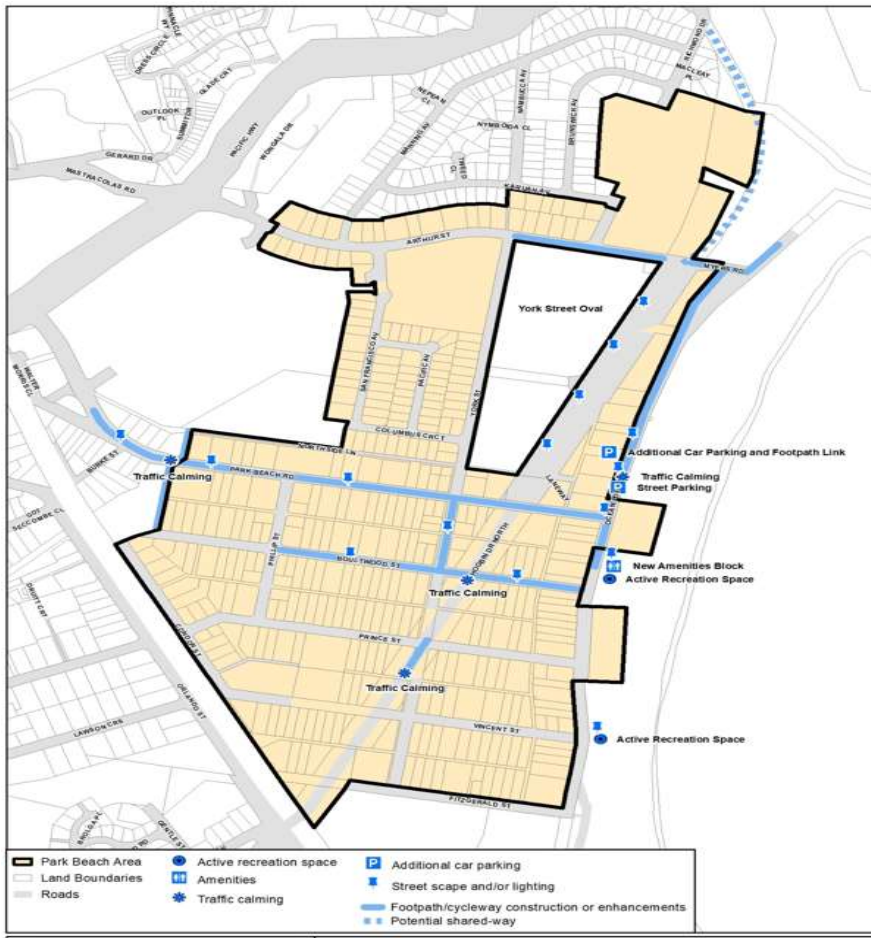

# CAR PARKING S7.11 CONTRIBUTIONS RATES

The contributions rates for car parking applicable to the relevant catchments are as shown in table 1 below.

Individual catchments are as depicted in maps 1 - 3 below.

Contribution rates are effective from 1 May 2024 for March 2024 Consumer Price Index and 1 May 2024 for March 2024 Roads and Bridges Index.

**Table 1**

Catchment	Map Reference	Amount per parking space
Coffs Harbour City Centre	Map 1	\$42,096.67
Jetty Area	Map 2	\$15,141.93
Park Beach	Map 3	\$7,673.20

**MAP 1 - City Centre Car Parking**

MAP 2 - Jetty Area Car Parking

MAP 3 - Park Beach Car Parking